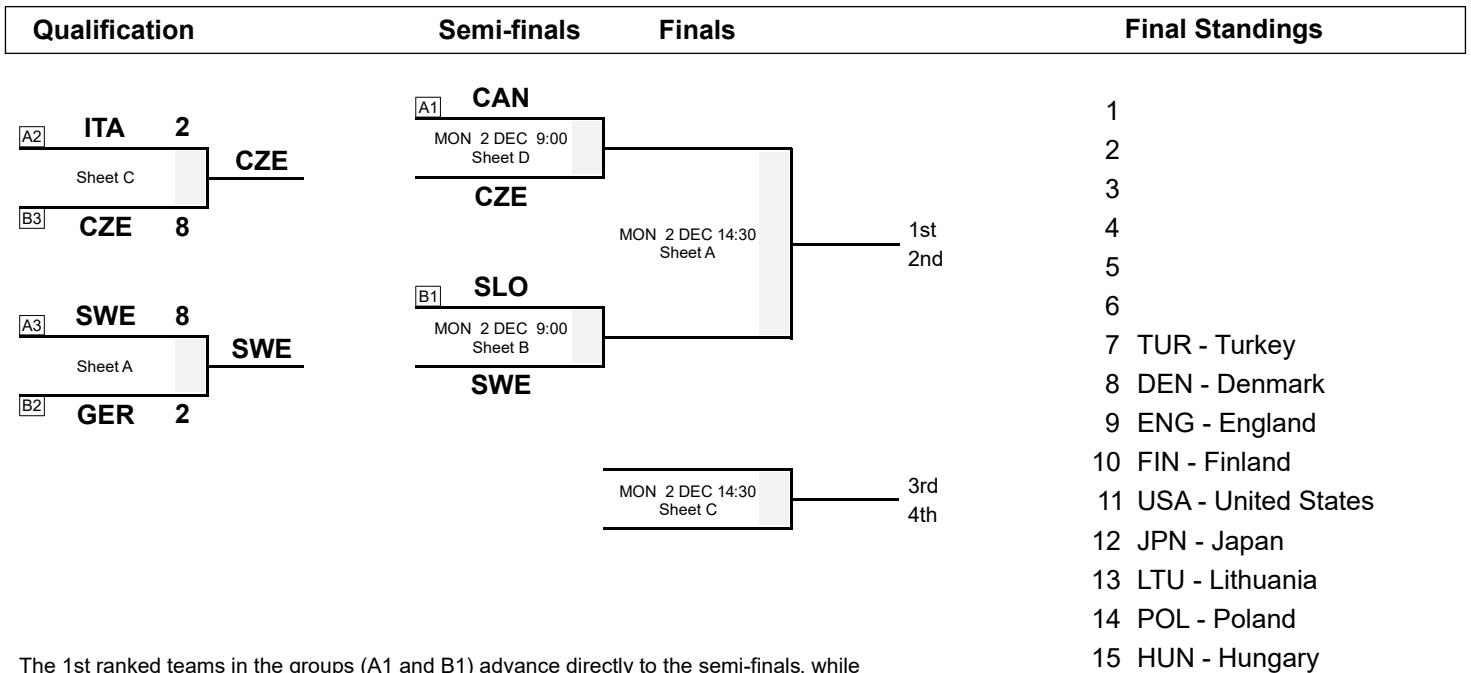

## Session Results and Standings

Sheet	Game	Team	LSFE	1	2	3	4	5	6	7	8	Extra Ends	Total
A	8	GER - Germany	*	1	0	0	0	0	1	0	X		2
	7	SWE - Sweden		0	0	1	4	2	0	1	X		8
C	8	CZE - Czech Republic		1	1	0	1	1	1	3	X		8
	7	ITA - Italy	*	0	0	2	0	0	0	0	X		2

## Play-offs Bracket

The 1st ranked teams in the groups (A1 and B1) advance directly to the semi-finals, while A2 will play B3 and A3 will play B2 to determine the last teams in the semi-finals. For the semi-finals, if there are two teams from each group then A1 plays the B qualifier and B1 plays the A qualifier; if there are three teams from the same group then the 1st ranked team of that group plays the 3rd ranked team from the same group, and the 1st ranked team of the other group plays the 2nd ranked team from the group that qualified 3 teams.

<b>Legend:</b>	
LSFE(*) Last Stone First End	X Unplayed/unfinished end due to concession